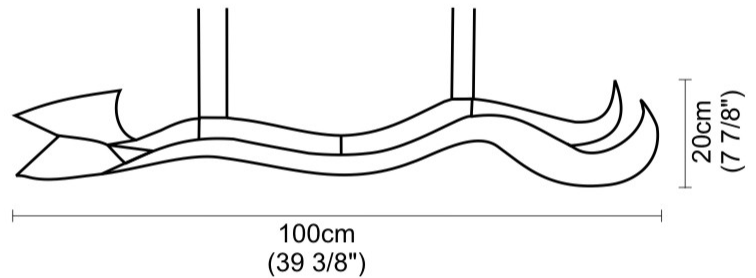

TEMPO PERSO SUSPENSION

D131244-

base number Finish
Options

1. To build a product code in our configurator select the specify button on the base model # product page
2. To build a manual product code on this datasheet choose from the options listed below in blue font and add the suffix to the base model #

GENERAL

Series: Tempo Perso
Partner: Knikerboker
Division: Design
Installation: Suspension
Product Type: Pendant
Mounting Location: Ceiling
Light Distribution: Indirect

PHYSICAL

Shape: Curves
Length (mm): 1000
Length (in): 39 3/8
Height (mm): 200
Height (in): 7 7/8
Fixture Finish: EWH / EBK / MAN / COF / PRD / SLF / GLF / CLF / BRL / EWS / EWG / EWC / EWR / EBS / EBG / EBC / EBC / EBB / MAS / MAD / MAC / MAB / COS / CGO / CCL / CBL / PRS / PRG / PRC / PRB
Fixture Material: Aluminum
Cable Details: 4 Steel Cables 2000mm / 78 3/4" - Silicon Cable 2000mm / 78 3/4"

ELECTRICAL

Lamp Type: LED
Total Output Wattage (W): 30
Dimming: Tri-Mode (Non-Dimming and Phase Dimming (120Vac only) and 0-10V Dimming)
Driver Included: Yes
Driver Location: Integrated
Driver Type: Constant Current - Universal
Driver Class: Class 2
Input Voltage (V): 120 - 277
Constant Current (MA): 250
Upon Request: 0-10Vdc dimming / Phase dimming @120Vac / 277Vac

LED

Number of LEDs: 3
Color Temperature (°K): 3000
Max. Delivered Lumen (lm): 3300
CRI: >85 CRI
Lamp Life (hrs): 50000

OPTICAL

RATINGS AND CERTIFICATIONS

Certified By: CSA Certified to UL and CSA Standards
IP rating: IP20