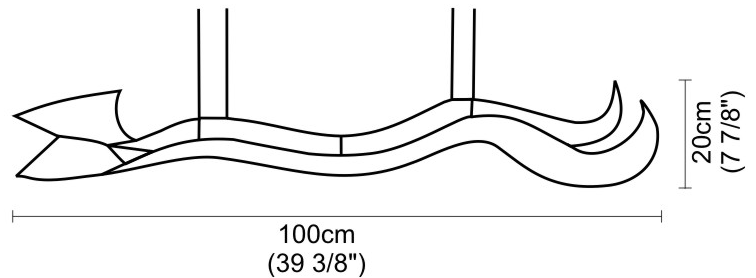

TEMPO PERSO SUSPENSION

D131229-

base number Finish
Options

1. To build a product code in our configurator select the specify button on the base model # product page
2. To build a manual product code on this datasheet choose from the options listed below in blue font and add the suffix to the base model #

GENERAL

Series: Tempo Perso
Partner: Knikerboker
Division: Design
Installation: Suspension
Product Type: Pendant
Mounting Location: Ceiling
Light Distribution: Indirect

PHYSICAL

Shape: Curves
Length (mm): 1000
Length (in): 39 3/8
Height (mm): 200
Height (in): 7 7/8
Fixture Finish: EWH / EBK / MAN / COF / PRD / SLF / GLF / CLF / BRL / EWS / EWG / EWC / EWR / EBS / EBG / EBC / EBC / EBB / MAS / MAD / MAC / MAB / COS / CGO / CCL / CBL / PRS / PRG / PRC / PRB
Fixture Material: Aluminum
Cable Details: 4 Steel Cables 2000mm / 78 3/4" - Silicon Cable 2000mm / 78 3/4"

ELECTRICAL

Lamp Type: LED
Total Output Wattage (W): 20
Dimming: Tri-Mode (Non-Dimming and Phase Dimming (120Vac only) and 0-10V Dimming)
Driver Included: Yes
Driver Location: Integrated
Driver Type: Constant Current - Universal
Driver Class: Class 2
Input Voltage (V): 120 - 277
Constant Current (MA): 250
Upon Request: 0-10Vdc dimming / Phase dimming @120Vac / 277Vac

LED

Number of LEDs: 2
Color Temperature (°K): 3000
Max. Delivered Lumen (lm): 2200
CRI: >85 CRI
Lamp Life (hrs): 50000

OPTICAL

RATINGS AND CERTIFICATIONS

Certified By: CSA Certified to UL and CSA Standards
IP rating: IP20